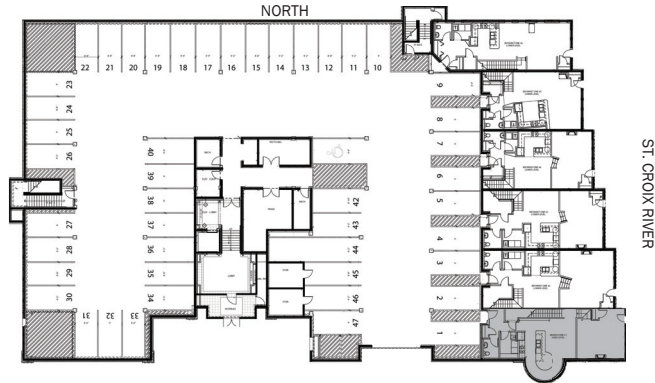

Brownstone #1

2030 sq ft
2 BR | 2.5 BA

Riverview at Terra Springs and Territorial Springs Riverview, LLC are committed to the improvement of design and construction, an on-going process. Unit specifications, dimensions and prices are, therefore, subject to change without notice. 🏠