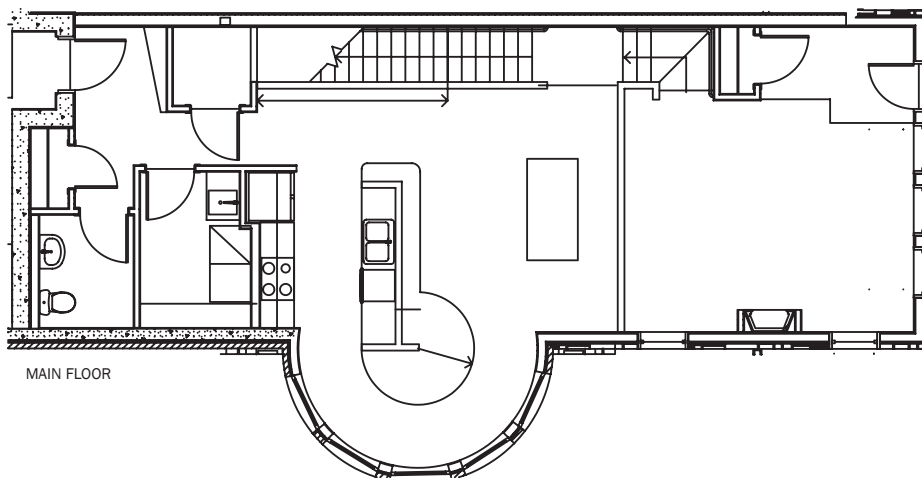

Brownstone #1

2030 sq ft
2 BR | 2.5 BA

Riverview at Terra Springs and Territorial Springs Riverview, LLC are committed to the improvement of design and construction, an on-going process. Unit specifications, dimensions and prices are, therefore, subject to change without notice. 🏠