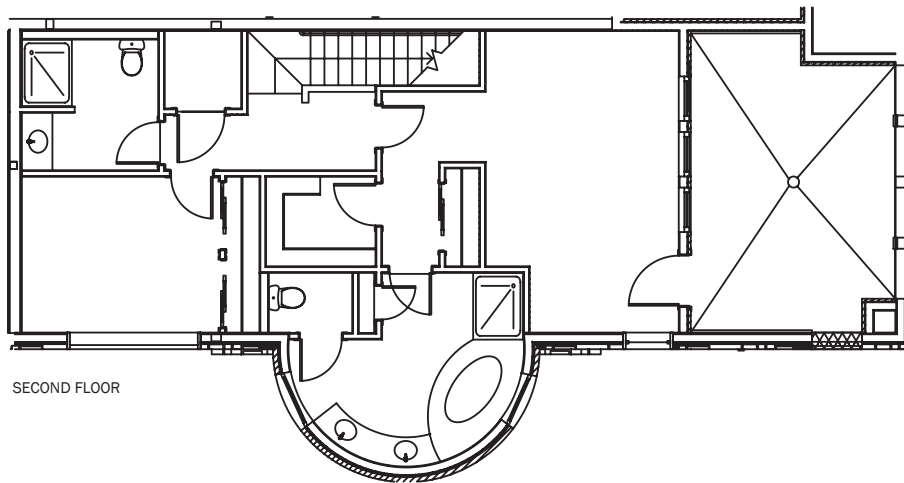

Brownstone #1

2030 sq ft
2 BR | 2.5 BA

Riverview at Terra Springs and Territorial Springs Riverview, LLC are committed to the improvement of design and construction, an on-going process. Unit specifications, dimensions and prices are, therefore, subject to change without notice. 🏠