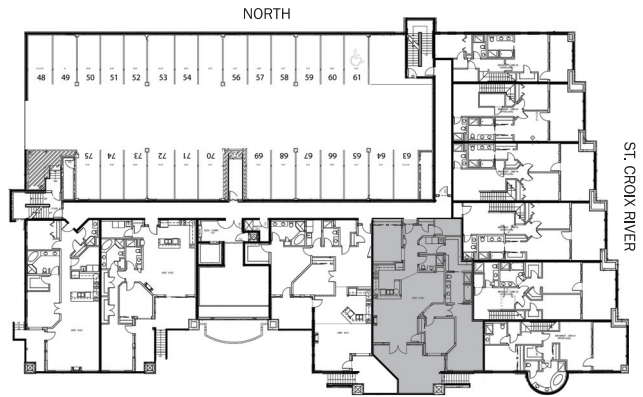

# #100

1882 sq ft  
2+ BR | 2 BA

Riverview at Terra Springs and Territorial Springs Riverview, LLC are committed to the improvement of design and construction, an on-going process. Unit specifications, dimensions and prices are, therefore, subject to change without notice. 🏠