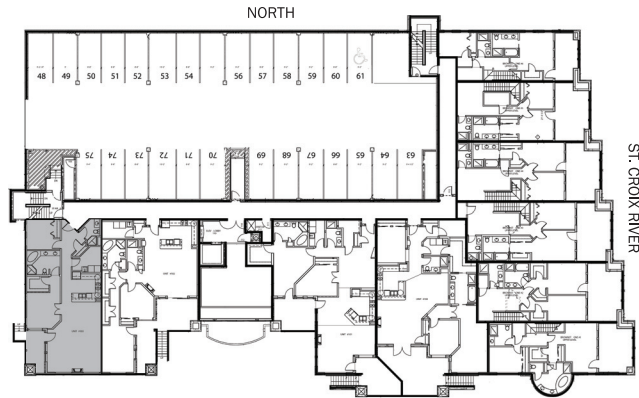

#103

1461 sq ft
2 BR | 2 BA

Riverview at Terra Springs and Territorial Springs Riverview, LLC are committed to the improvement of design and construction, an on-going process. Unit specifications, dimensions and prices are, therefore, subject to change without notice. 🏠