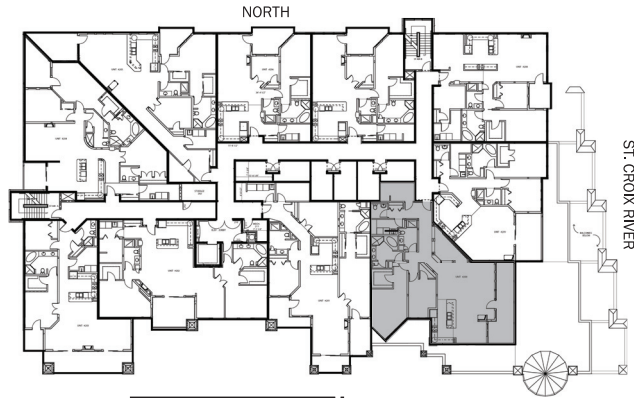

# #200

1990 sq ft

2 BR | 2.5 BA

Riverview at Terra Springs and Territorial Springs Riverview, LLC are committed to the improvement of design and construction, an on-going process. Unit specifications, dimensions and prices are, therefore, subject to change without notice. 🏠