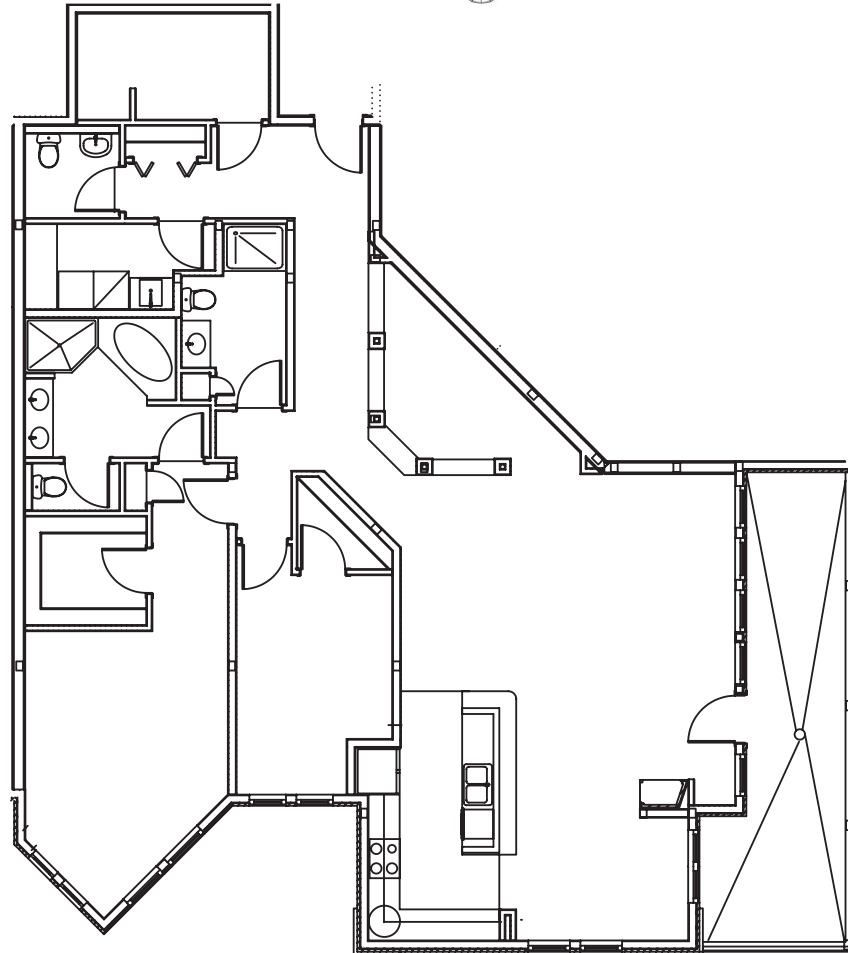

# #200

1990 sq ft

2 BR | 2.5 BA

Riverview at Terra Springs and Territorial Springs Riverview, LLC are committed to the improvement of design and construction, an on-going process. Unit specifications, dimensions and prices are, therefore, subject to change without notice. 🏠