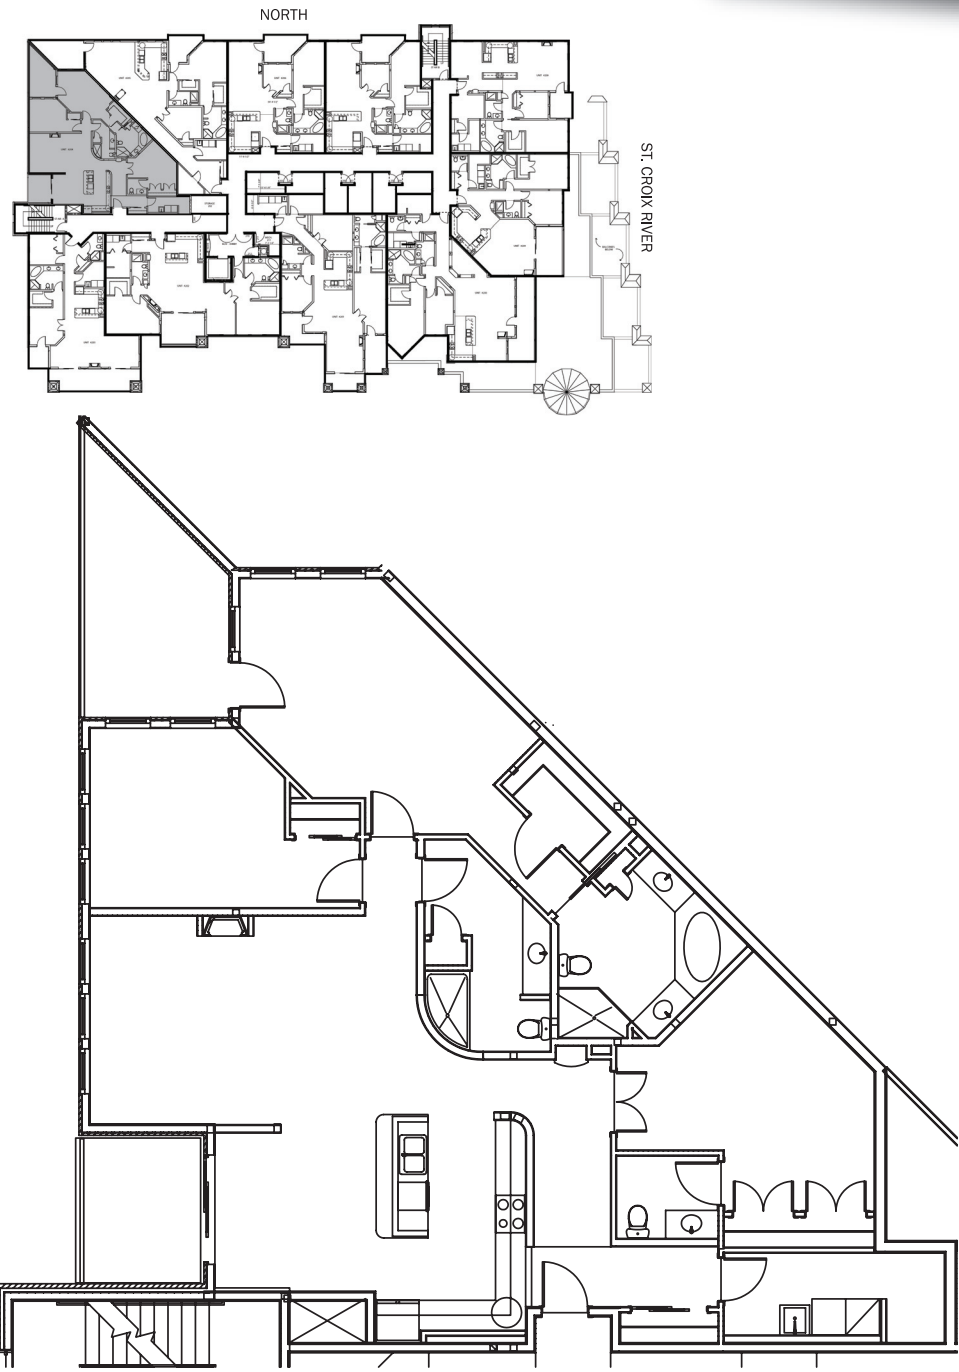

#204

1999 sq ft

2+ BR | 2.5 BA

Riverview at Terra Springs and Territorial Springs Riverview, LLC are committed to the improvement of design and construction, an on-going process. Unit specifications, dimensions and prices are, therefore, subject to change without notice. 🏠