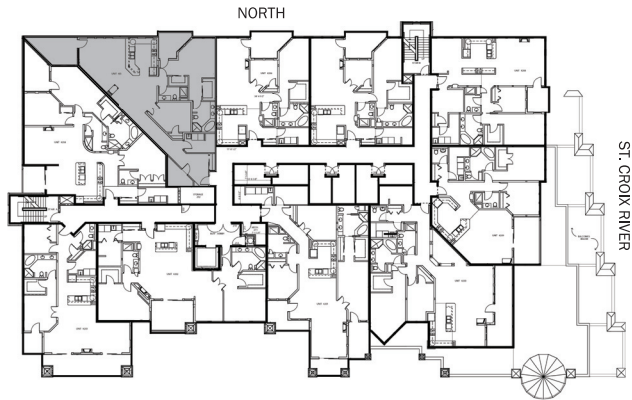

#205

1836 sq ft
2 BR | 2 BA

Riverview at Terra Springs and Territorial Springs Riverview, LLC are committed to the improvement of design and construction, an on-going process. Unit specifications, dimensions and prices are, therefore, subject to change without notice. 🏠