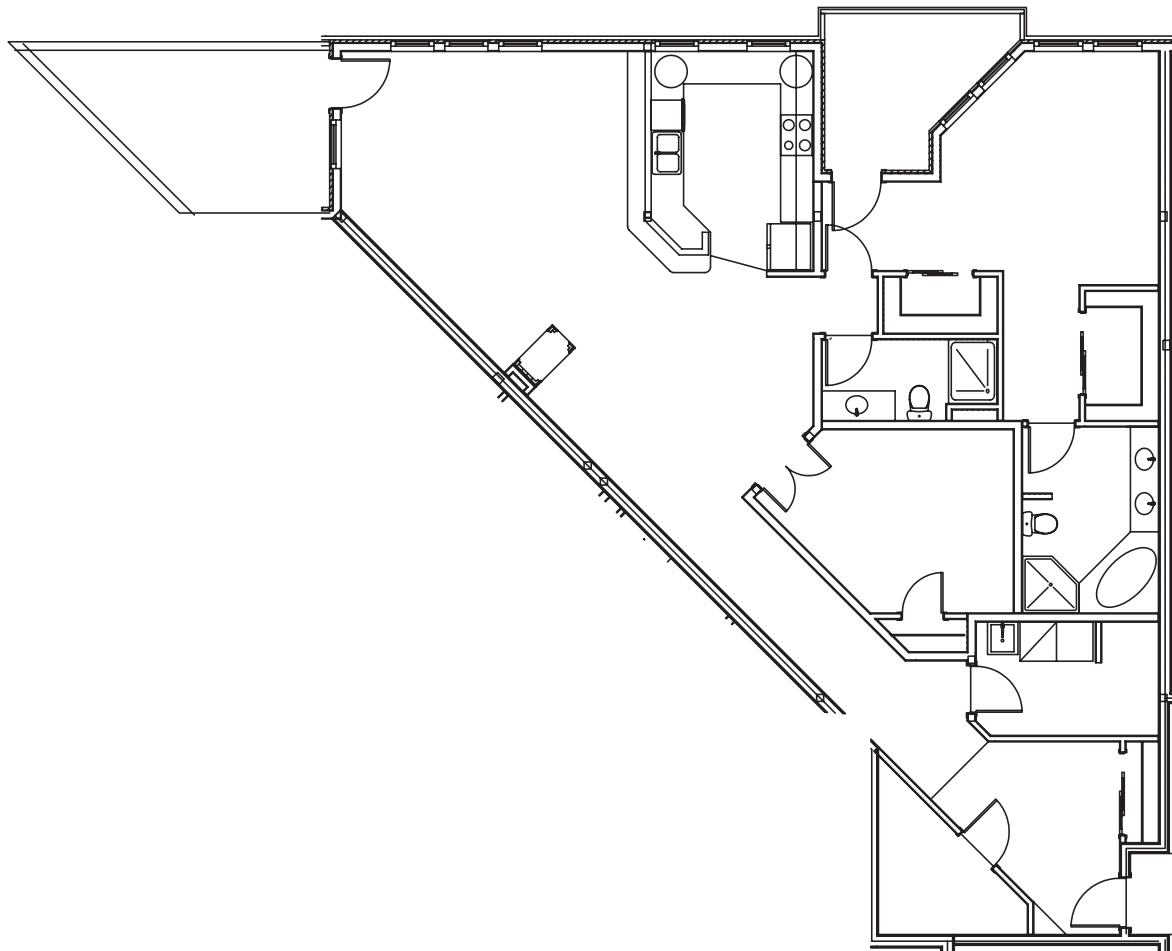

#205

1836 sq ft
2 BR | 2 BA

Riverview at Terra Springs and Territorial Springs Riverview, LLC are committed to the improvement of design and construction, an on-going process. Unit specifications, dimensions and prices are, therefore, subject to change without notice. 🏠