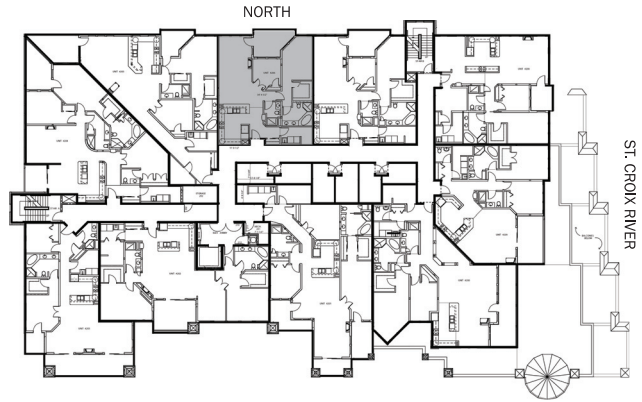

#206

1320 sq ft
2 BR | 2 BA

Riverview at Terra Springs and Territorial Springs Riverview, LLC are committed to the improvement of design and construction, an on-going process. Unit specifications, dimensions and prices are, therefore, subject to change without notice. 🏠