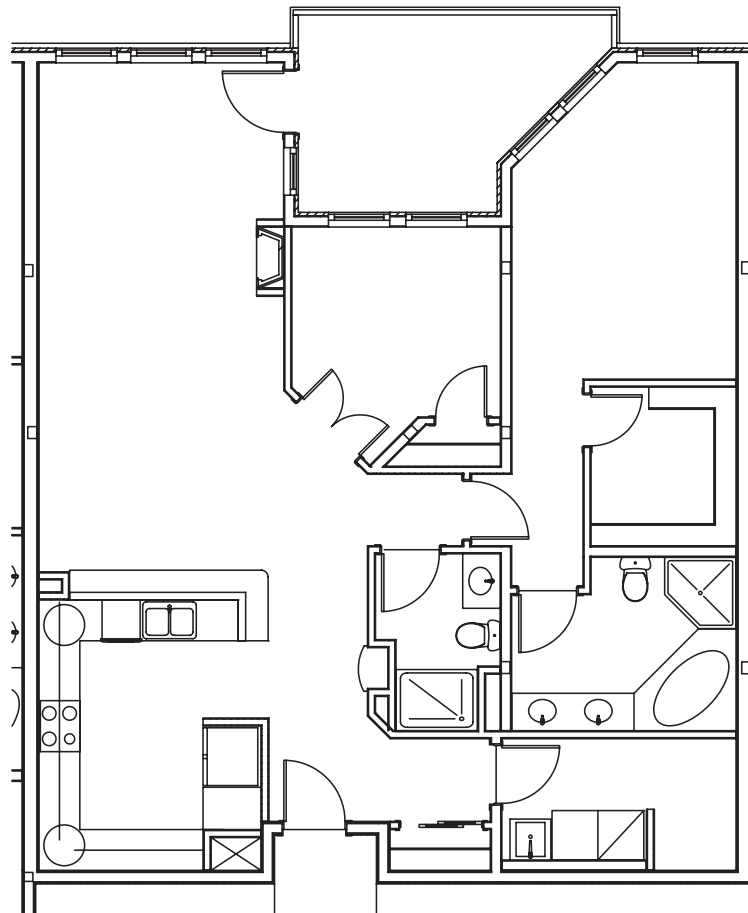

#206

1320 sq ft
2 BR | 2 BA

Riverview at Terra Springs and Territorial Springs Riverview, LLC are committed to the improvement of design and construction, an on-going process. Unit specifications, dimensions and prices are, therefore, subject to change without notice. 🏠