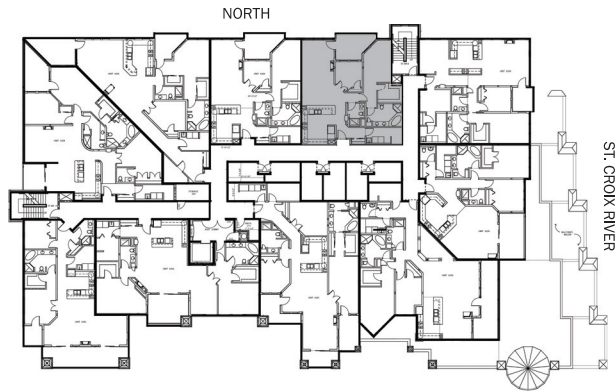

#207

1400 sq ft
2 BR | 2 BA

*Riverview
at Terra Springs*

Riverview at Terra Springs and Territorial Springs Riverview, LLC are committed to the improvement of design and construction, an on-going process. Unit specifications, dimensions and prices are, therefore, subject to change without notice. 🏠