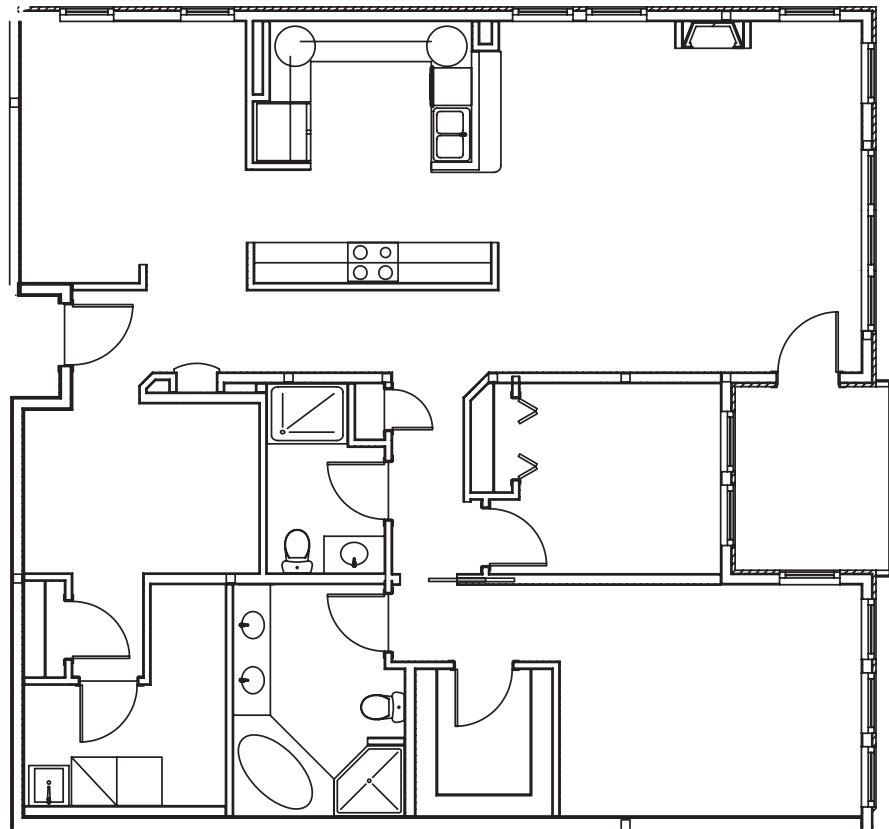

#208

1669 sq ft
2 BR | 2 BA

Riverview at Terra Springs and Territorial Springs Riverview, LLC are committed to the improvement of design and construction, an on-going process. Unit specifications, dimensions and prices are, therefore, subject to change without notice. 🏠