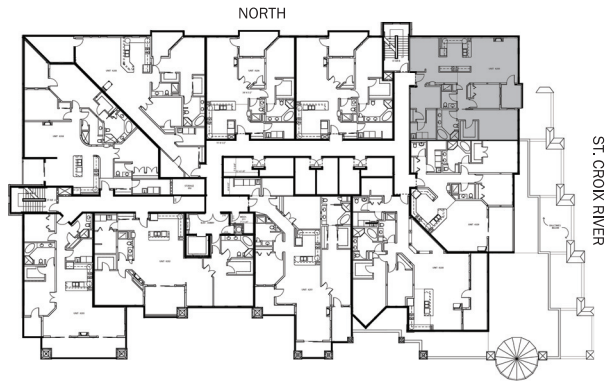

#208

1669 sq ft
2 BR | 2 BA

Riverview at Terra Springs and Territorial Springs Riverview, LLC are committed to the improvement of design and construction, an on-going process. Unit specifications, dimensions and prices are, therefore, subject to change without notice. 🏠