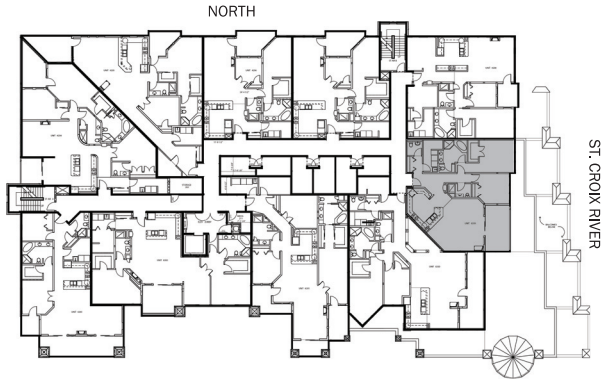

# #209

1526 sq ft  
2 BR | 2.5 BA

Riverview at Terra Springs and Territorial Springs Riverview, LLC are committed to the improvement of design and construction, an on-going process. Unit specifications, dimensions and prices are, therefore, subject to change without notice. 🏠