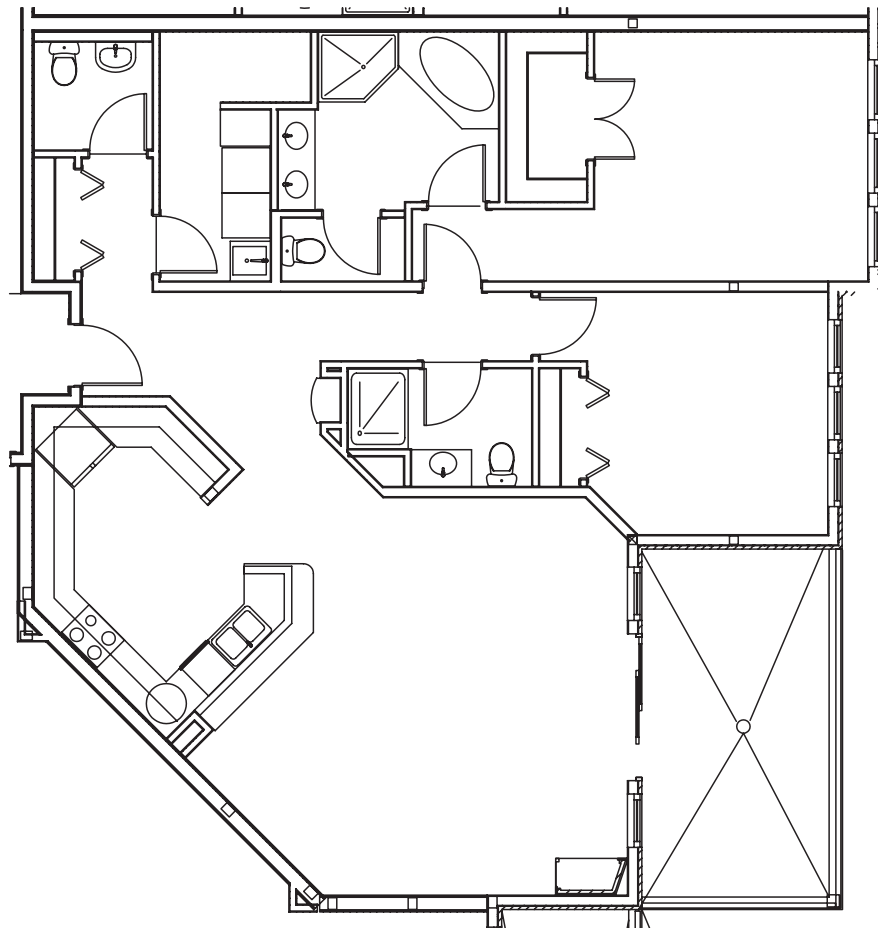

# #209

1526 sq ft  
2 BR | 2.5 BA

Riverview at Terra Springs and Territorial Springs Riverview, LLC are committed to the improvement of design and construction, an on-going process. Unit specifications, dimensions and prices are, therefore, subject to change without notice. 🏠