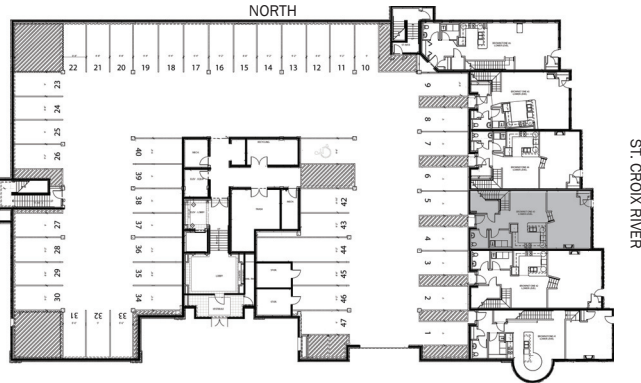

Brownstone #3

1909 sq ft

2 BR | 2.5 BA

*Riverview
at Terra Springs*

SECOND FLOOR

MAIN FLOOR

Riverview at Terra Springs and Territorial Springs Riverview, LLC are committed to the improvement of design and construction, an on-going process. Unit specifications, dimensions and prices are, therefore, subject to change without notice. 🏠