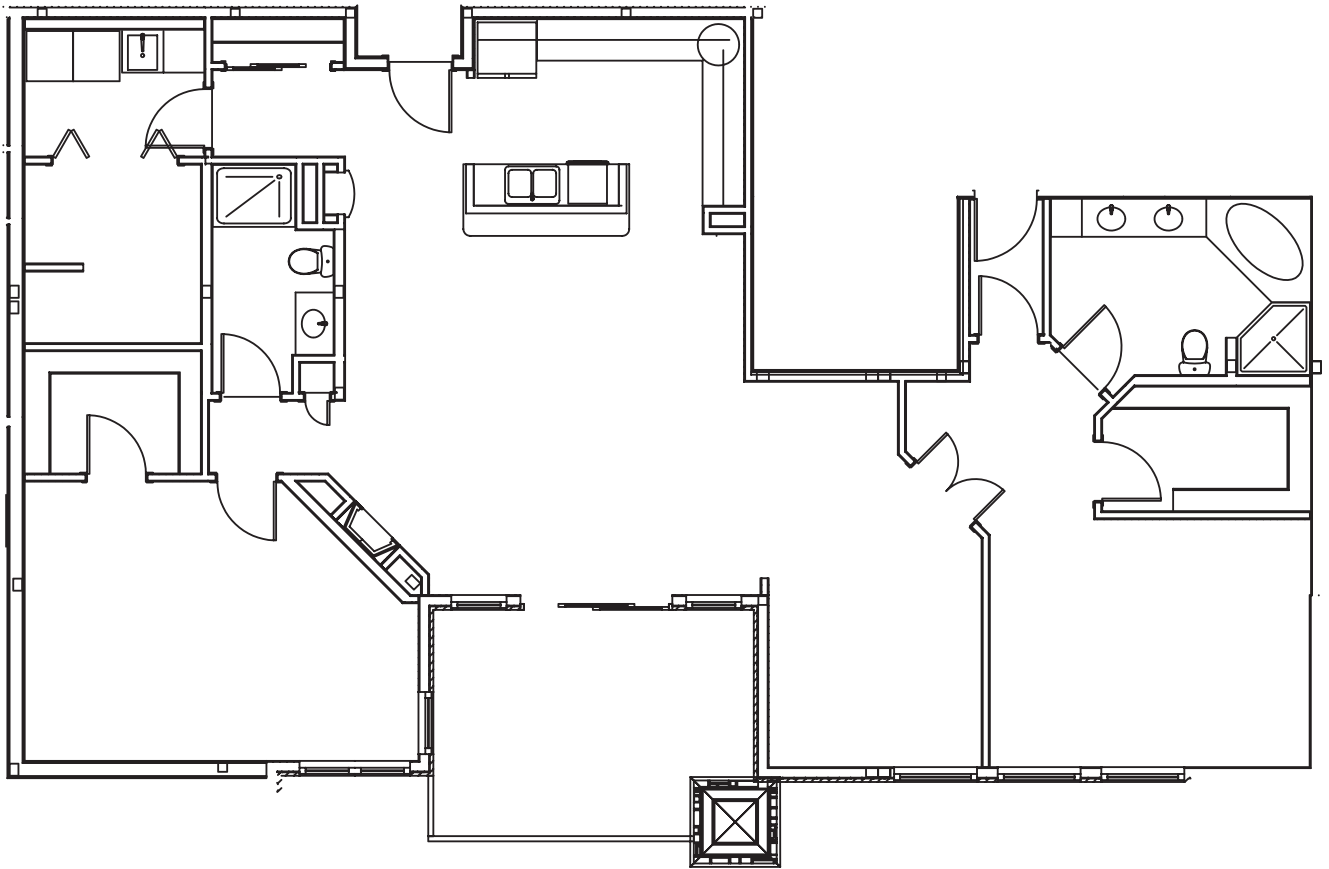

#302

1895 sq ft
2 BR | 2.5 BA

Riverview at Terra Springs and Territorial Springs Riverview, LLC are committed to the improvement of design and construction, an on-going process. Unit specifications, dimensions and prices are, therefore, subject to change without notice. 🏠