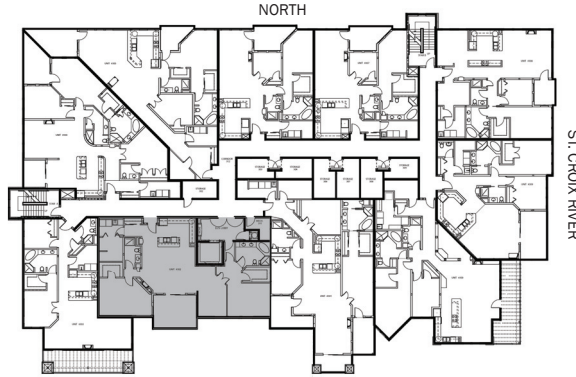

#302

1895 sq ft
2 BR | 2.5 BA

Riverview at Terra Springs and Territorial Springs Riverview, LLC are committed to the improvement of design and construction, an on-going process. Unit specifications, dimensions and prices are, therefore, subject to change without notice. 🏠