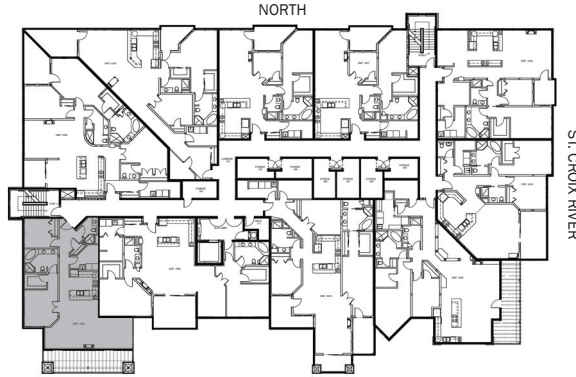

#303

1436 sq ft
2 BR | 2.5 BA

*Riverview
at Terra Springs*

Riverview at Terra Springs and Territorial Springs Riverview, LLC are committed to the improvement of design and construction, an on-going process. Unit specifications, dimensions and prices are, therefore, subject to change without notice. 🏠