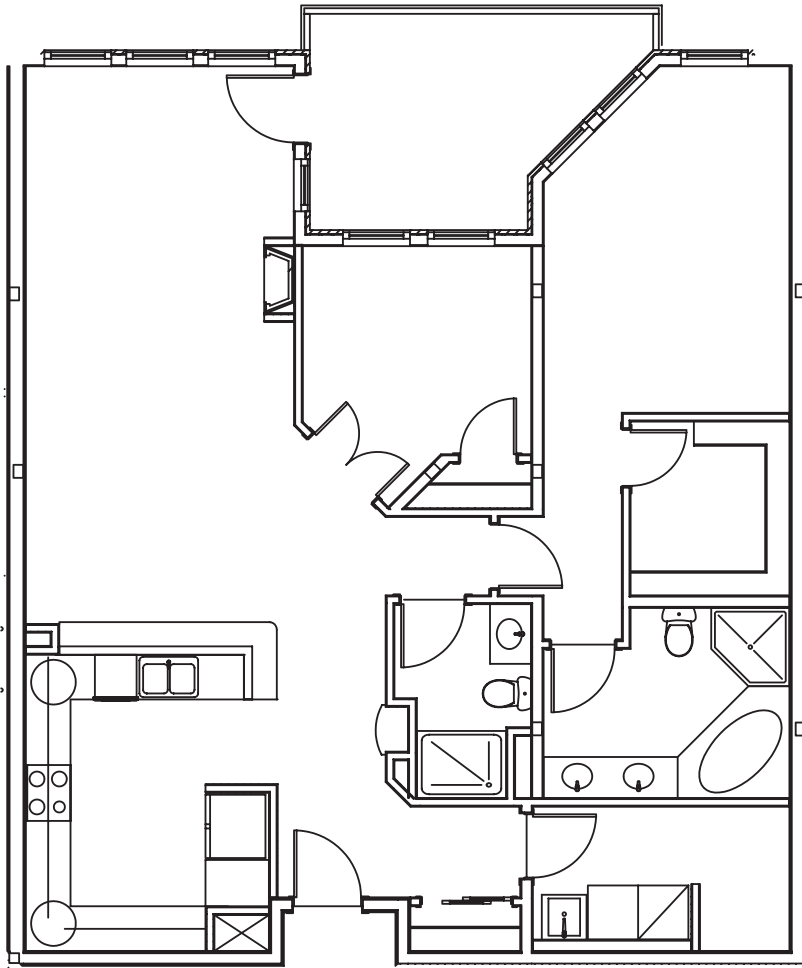

# #306

1320 sq ft  
2 BR | 2 BA

Riverview at Terra Springs and Territorial Springs Riverview, LLC are committed to the improvement of design and construction, an on-going process. Unit specifications, dimensions and prices are, therefore, subject to change without notice. 🏠