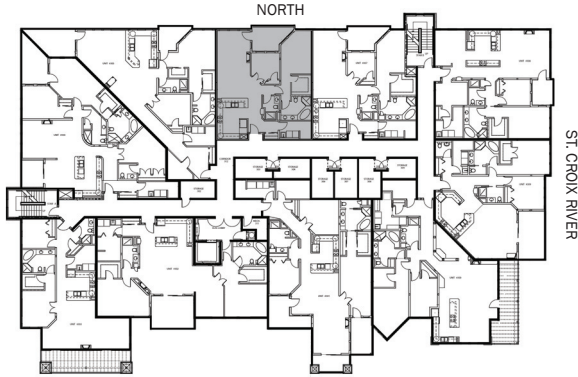

# #306

1320 sq ft  
2 BR | 2 BA

Riverview at Terra Springs and Territorial Springs Riverview, LLC are committed to the improvement of design and construction, an on-going process. Unit specifications, dimensions and prices are, therefore, subject to change without notice. 🏠