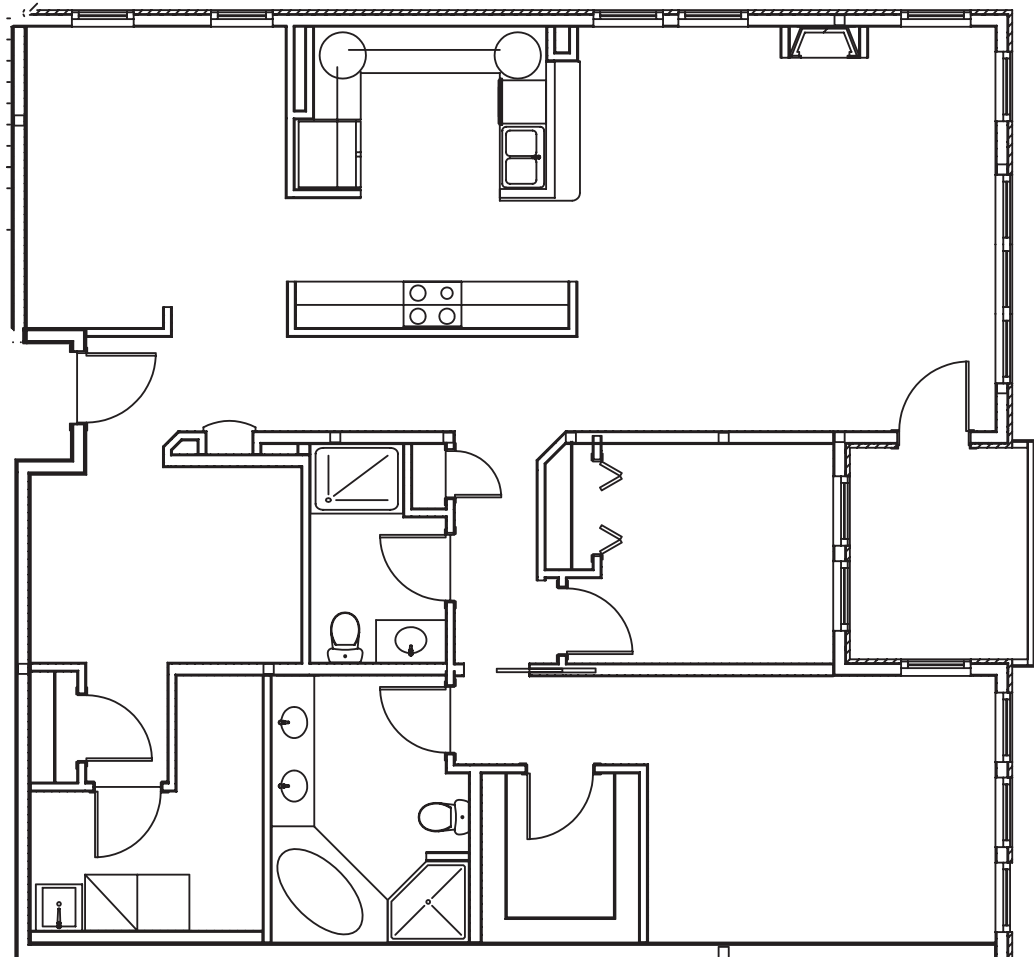

# #308

1689 sq ft  
2 BR | 2.5 BA

Riverview at Terra Springs and Territorial Springs Riverview, LLC are committed to the improvement of design and construction, an on-going process. Unit specifications, dimensions and prices are, therefore, subject to change without notice. 🏠