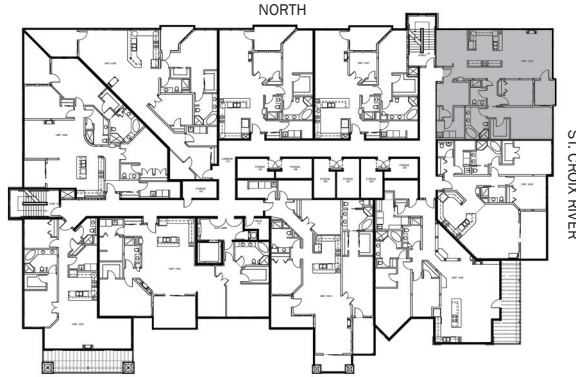

# #308

1689 sq ft  
2 BR | 2.5 BA

Riverview at Terra Springs and Territorial Springs Riverview, LLC are committed to the improvement of design and construction, an on-going process. Unit specifications, dimensions and prices are, therefore, subject to change without notice. 🏠