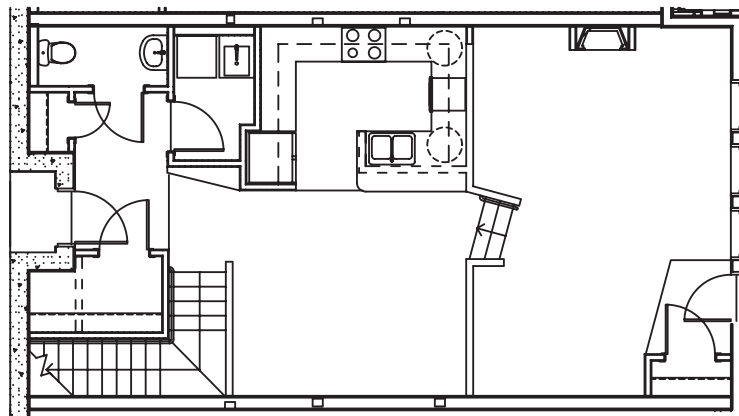

# Brownstone #4

1797 sq ft

2 BR | 2.5 BA

*Riverview  
at Terra Springs*

SECOND FLOOR

MAIN FLOOR

Riverview at Terra Springs and Territorial Springs Riverview, LLC are committed to the improvement of design and construction, an on-going process. Unit specifications, dimensions and prices are, therefore, subject to change without notice. 🏠📄