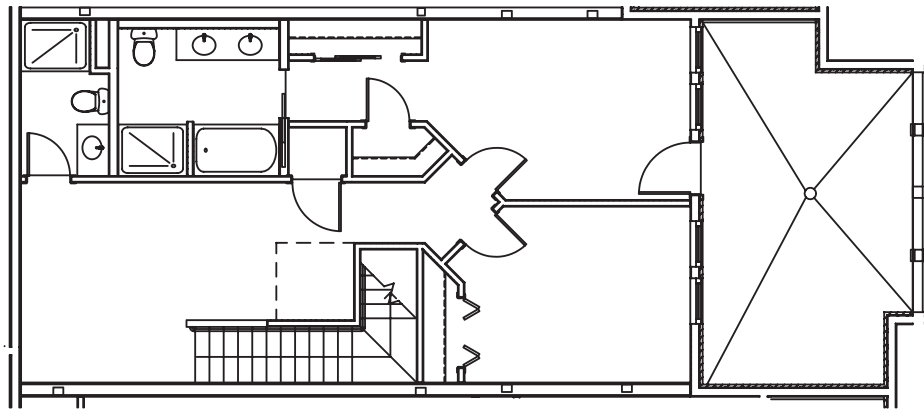

# Brownstone #4

1797 sq ft

2 BR | 2.5 BA

*Riverview  
at Terra Springs*

SECOND FLOOR

MAIN FLOOR

Riverview at Terra Springs and Territorial Springs Riverview, LLC are committed to the improvement of design and construction, an on-going process. Unit specifications, dimensions and prices are, therefore, subject to change without notice. 🏠📄