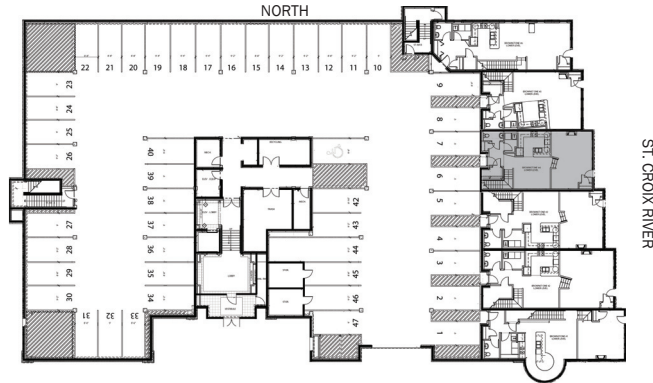

# Brownstone #4

1797 sq ft

2 BR | 2.5 BA

*Riverview  
at Terra Springs*

SECOND FLOOR

MAIN FLOOR

Riverview at Terra Springs and Territorial Springs Riverview, LLC are committed to the improvement of design and construction, an on-going process. Unit specifications, dimensions and prices are, therefore, subject to change without notice. 🏠📄