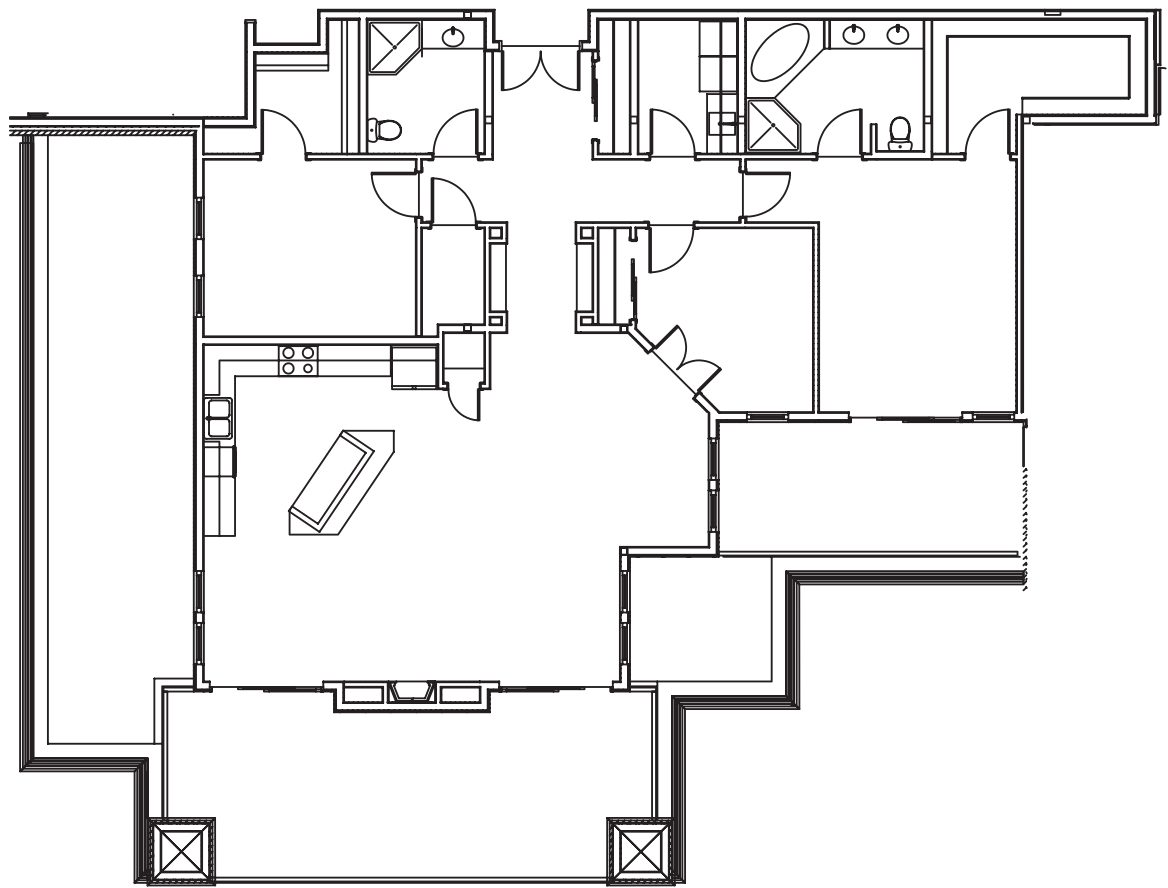

#403

1977 sq ft
3 BR | 2.5 BA

Riverview at Terra Springs and Territorial Springs Riverview, LLC are committed to the improvement of design and construction, an on-going process. Unit specifications, dimensions and prices are, therefore, subject to change without notice. 🏠