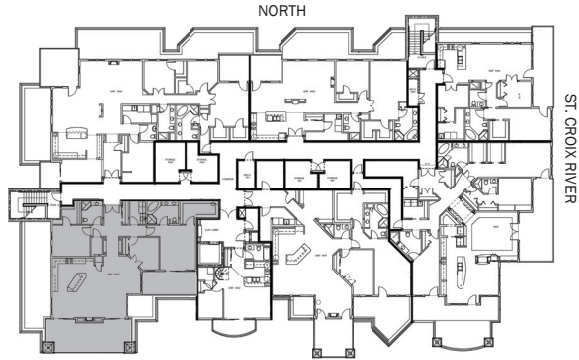

#403

1977 sq ft
3 BR | 2.5 BA

Riverview at Terra Springs and Territorial Springs Riverview, LLC are committed to the improvement of design and construction, an on-going process. Unit specifications, dimensions and prices are, therefore, subject to change without notice. 🏠