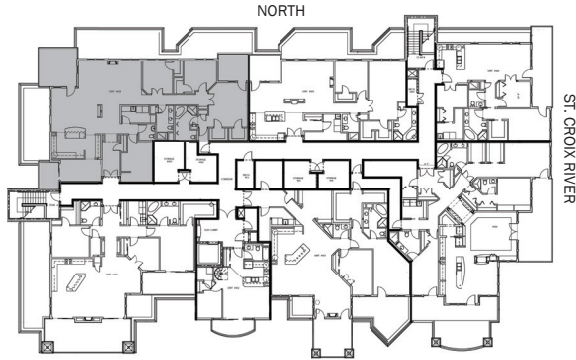

# #404

2536 sq ft  
3 BR | 2 BA

Riverview at Terra Springs and Territorial Springs Riverview, LLC are committed to the improvement of design and construction, an on-going process. Unit specifications, dimensions and prices are, therefore, subject to change without notice. 🏠