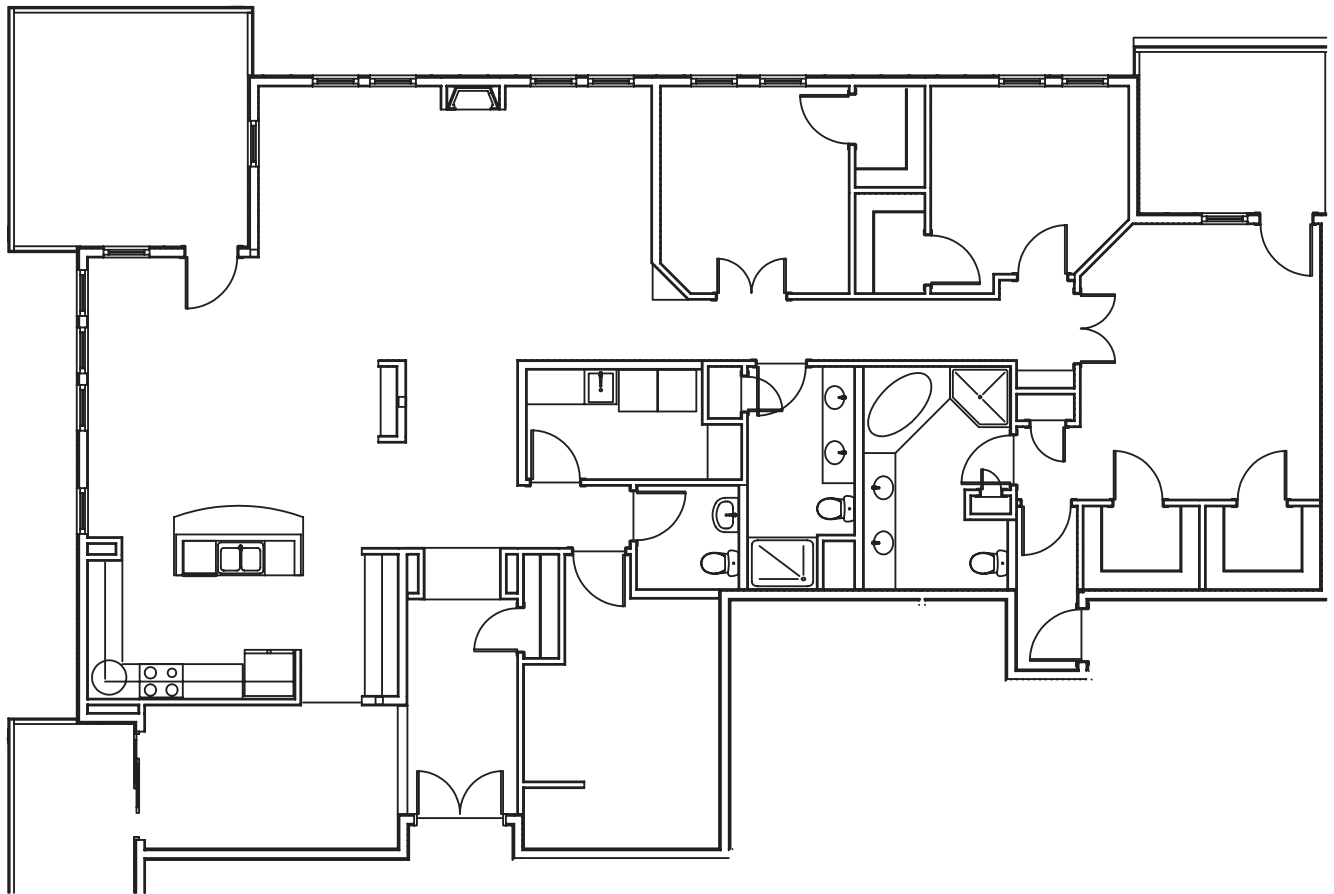

# #404

2536 sq ft  
3 BR | 2 BA

Riverview at Terra Springs and Territorial Springs Riverview, LLC are committed to the improvement of design and construction, an on-going process. Unit specifications, dimensions and prices are, therefore, subject to change without notice. 🏠