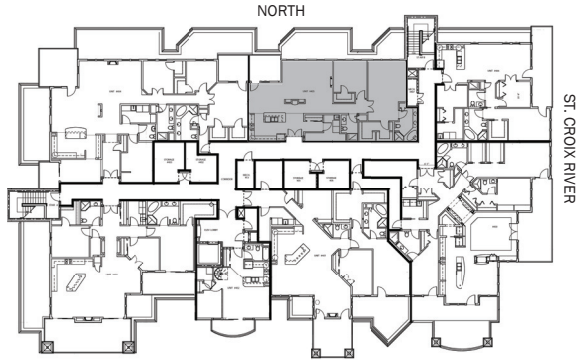

#405

1721 sq ft
2 BR | 2 BA

Riverview at Terra Springs and Territorial Springs Riverview, LLC are committed to the improvement of design and construction, an on-going process. Unit specifications, dimensions and prices are, therefore, subject to change without notice. 🏠