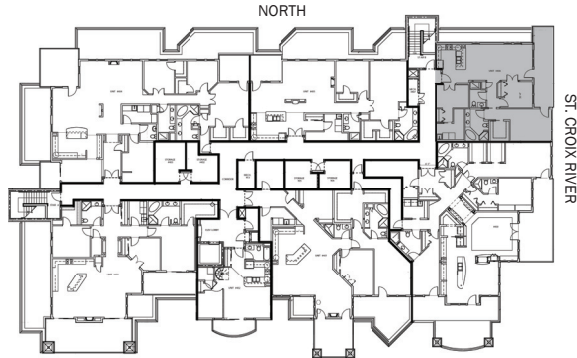

#406

1376 sq ft

2 BR | 2.5 BA

*Riverview
at Terra Springs*

Riverview at Terra Springs and Territorial Springs Riverview, LLC are committed to the improvement of design and construction, an on-going process. Unit specifications, dimensions and prices are, therefore, subject to change without notice. 🏠