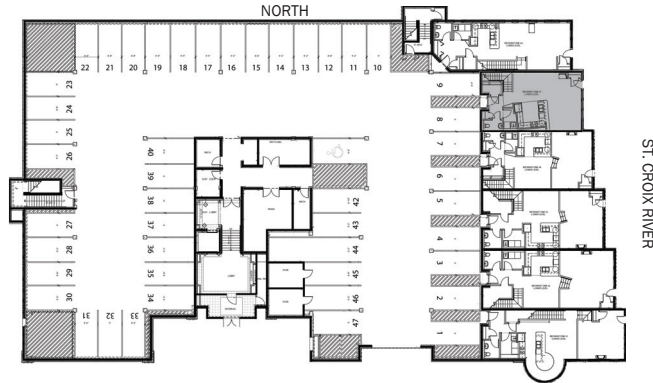

Brownstone #5

1618 sq ft

2 BR | 2.5 BA

*Riverview
at Terra Springs*

Riverview at Terra Springs and Territorial Springs Riverview, LLC are committed to the improvement of design and construction, an on-going process. Unit specifications, dimensions and prices are, therefore, subject to change without notice. 🏠