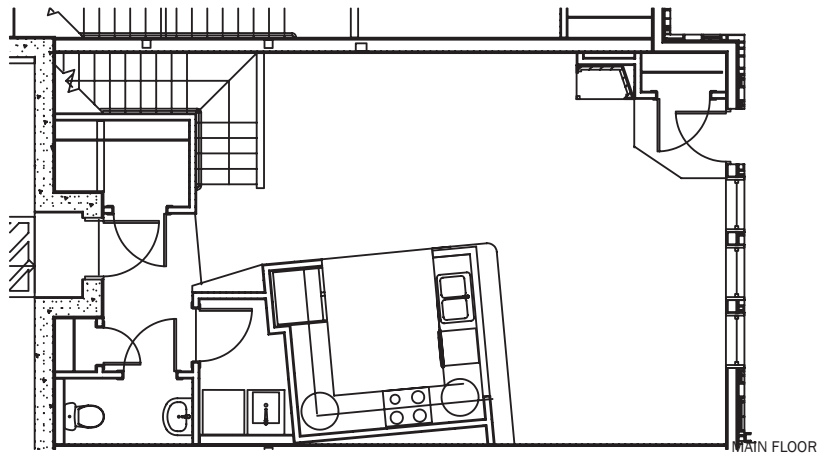

Brownstone #5

1618 sq ft

2 BR | 2.5 BA

*Riverview
at Terra Springs*

Riverview at Terra Springs and Territorial Springs Riverview, LLC are committed to the improvement of design and construction, an on-going process. Unit specifications, dimensions and prices are, therefore, subject to change without notice. 🏠