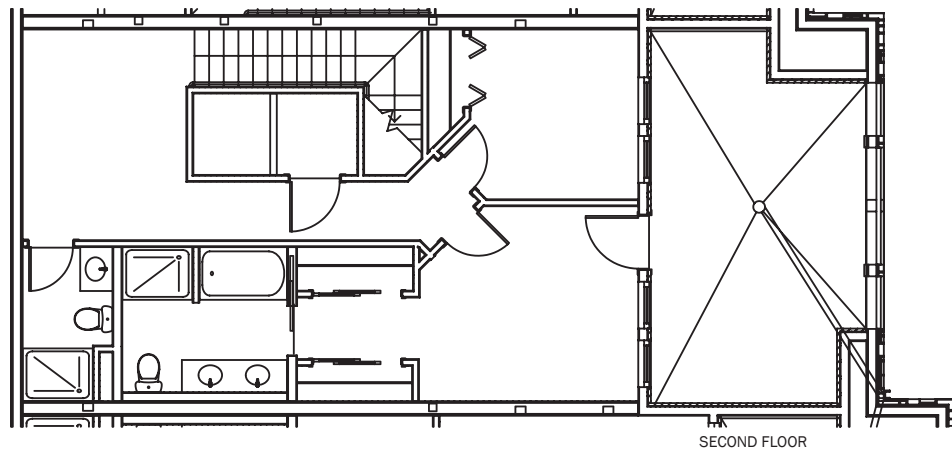

Brownstone #5

1618 sq ft

2 BR | 2.5 BA

*Riverview
at Terra Springs*

Riverview at Terra Springs and Territorial Springs Riverview, LLC are committed to the improvement of design and construction, an on-going process. Unit specifications, dimensions and prices are, therefore, subject to change without notice. 🏠