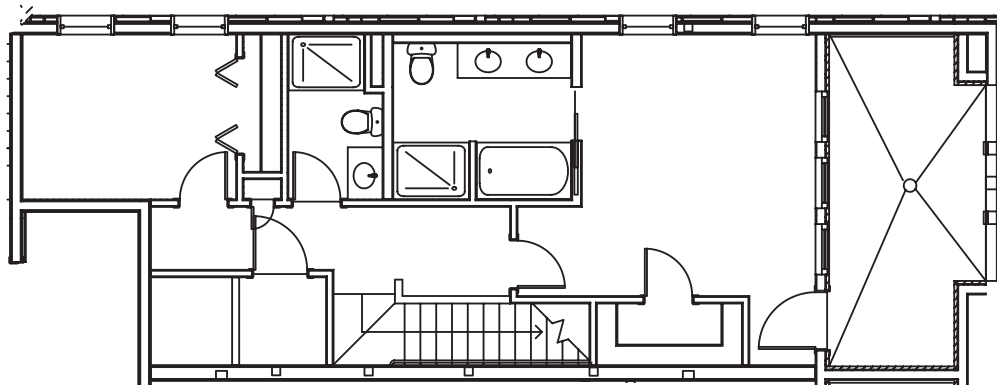

Brownstone #6

1714 sq ft
2 BR | 2.5 BA

SECOND FLOOR

MAIN FLOOR

Riverview at Terra Springs and Territorial Springs Riverview, LLC are committed to the improvement of design and construction, an on-going process. Unit specifications, dimensions and prices are, therefore, subject to change without notice. 🏠