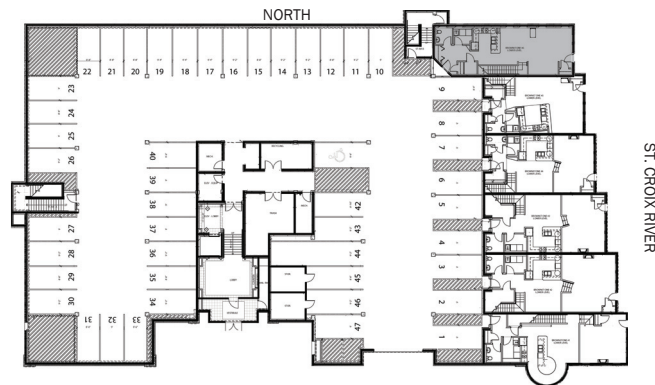

Brownstone #6

1714 sq ft
2 BR | 2.5 BA

SECOND FLOOR

MAIN FLOOR

Riverview at Terra Springs and Territorial Springs Riverview, LLC are committed to the improvement of design and construction, an on-going process. Unit specifications, dimensions and prices are, therefore, subject to change without notice. 🏠