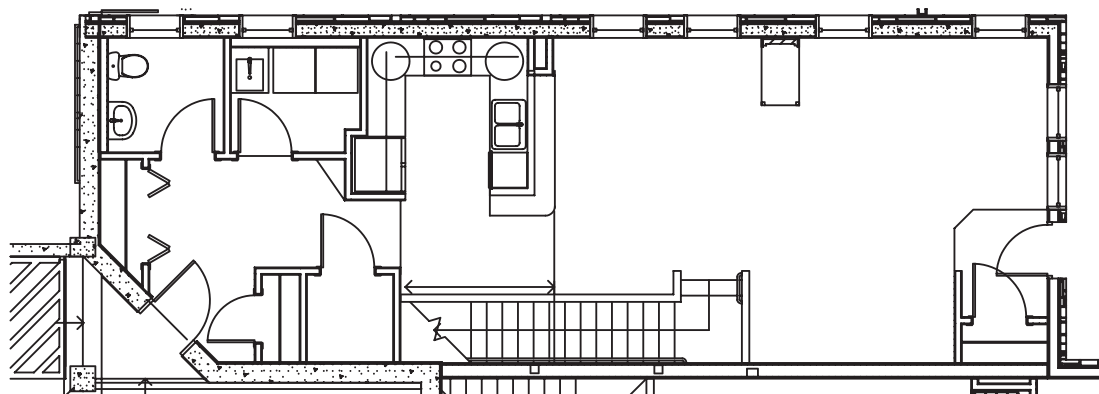

Brownstone #6

1714 sq ft
2 BR | 2.5 BA

SECOND FLOOR

MAIN FLOOR

Riverview at Terra Springs and Territorial Springs Riverview, LLC are committed to the improvement of design and construction, an on-going process. Unit specifications, dimensions and prices are, therefore, subject to change without notice. 🏠